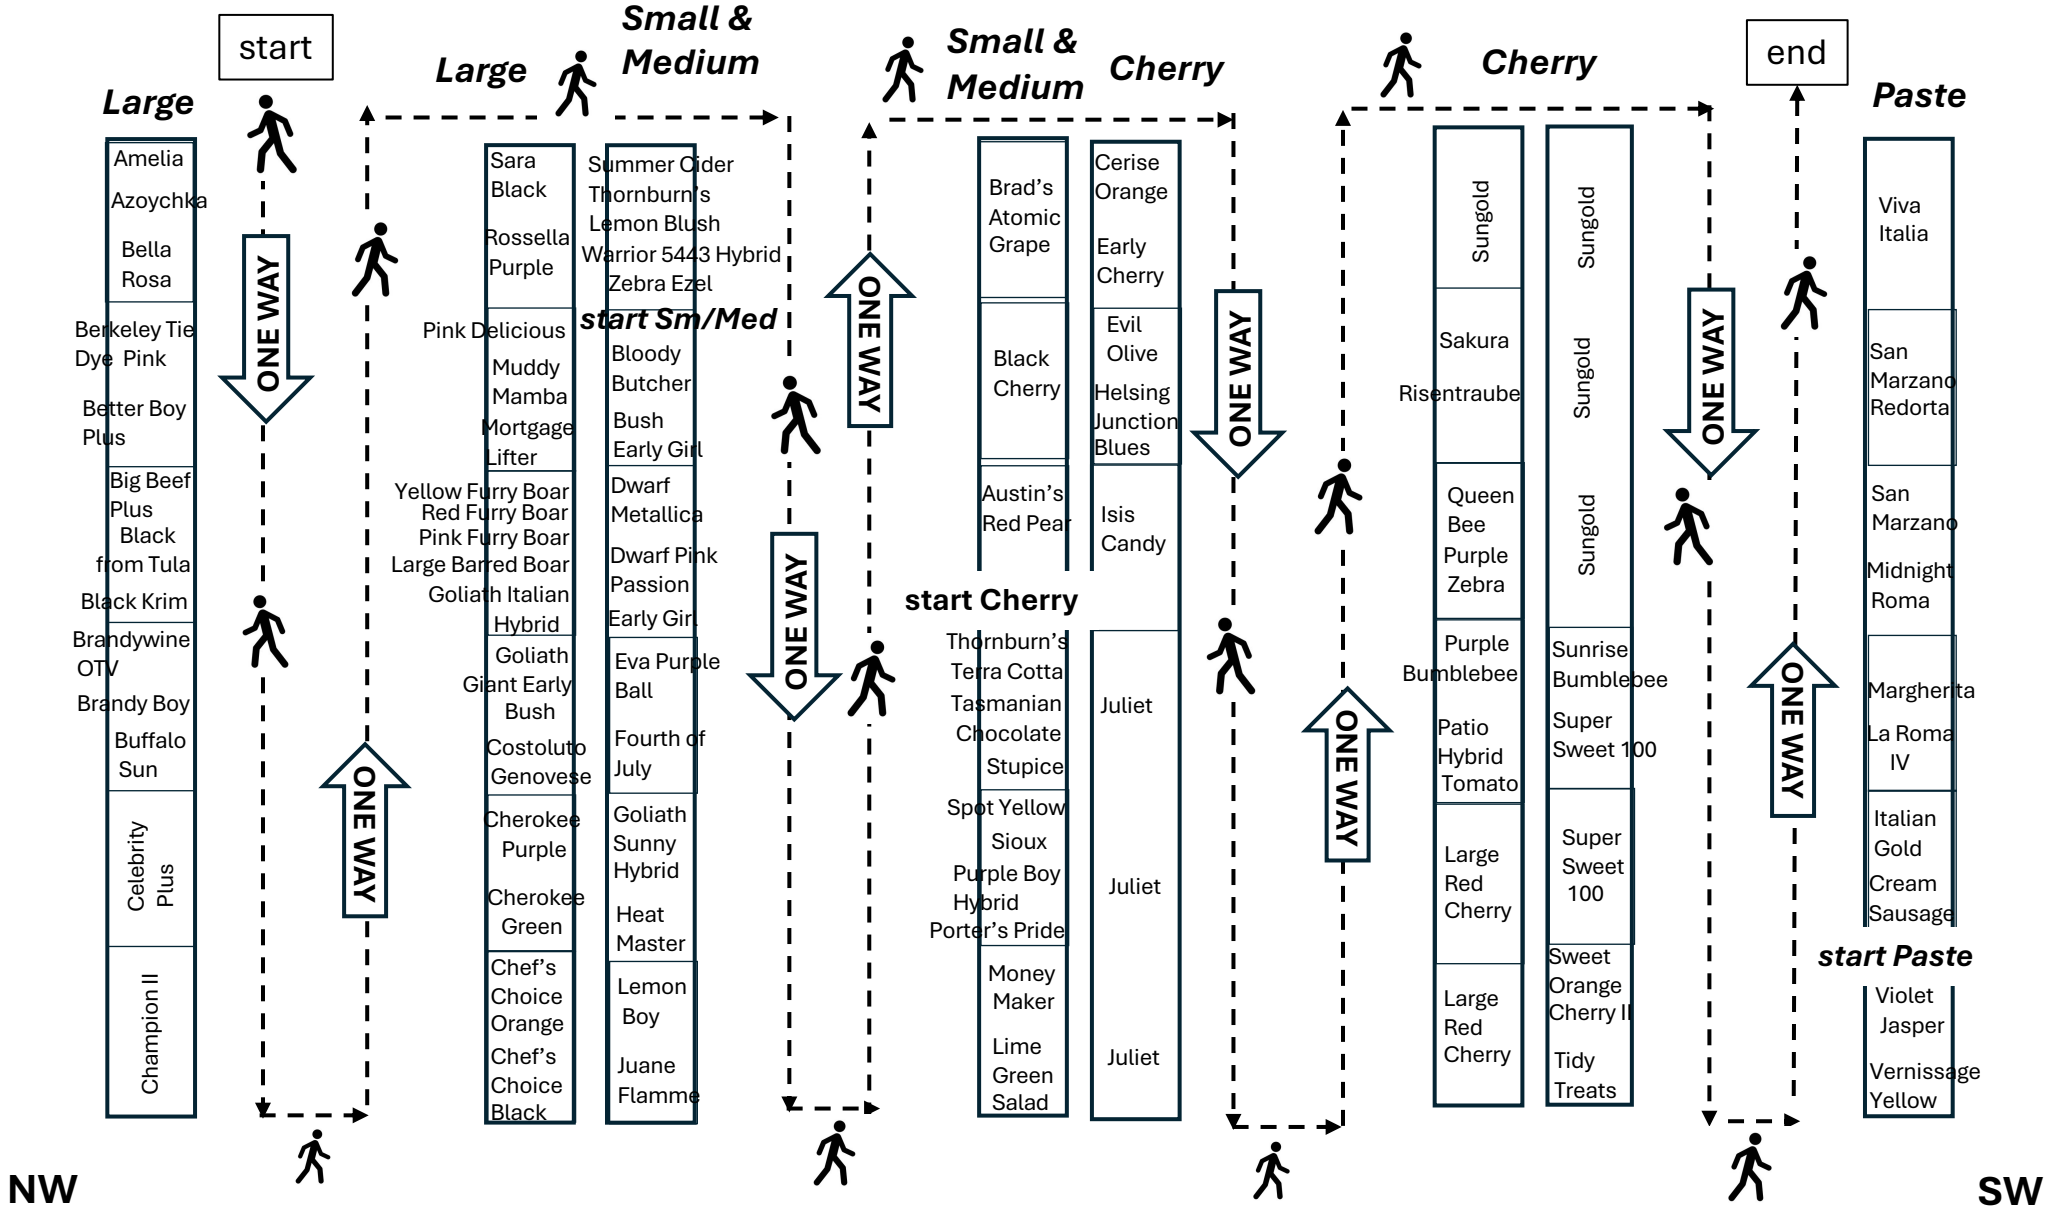

NE

parking lot

SE

TENT ENTRANCE

# Tomato Varieties

TENT EXIT

NW

SW